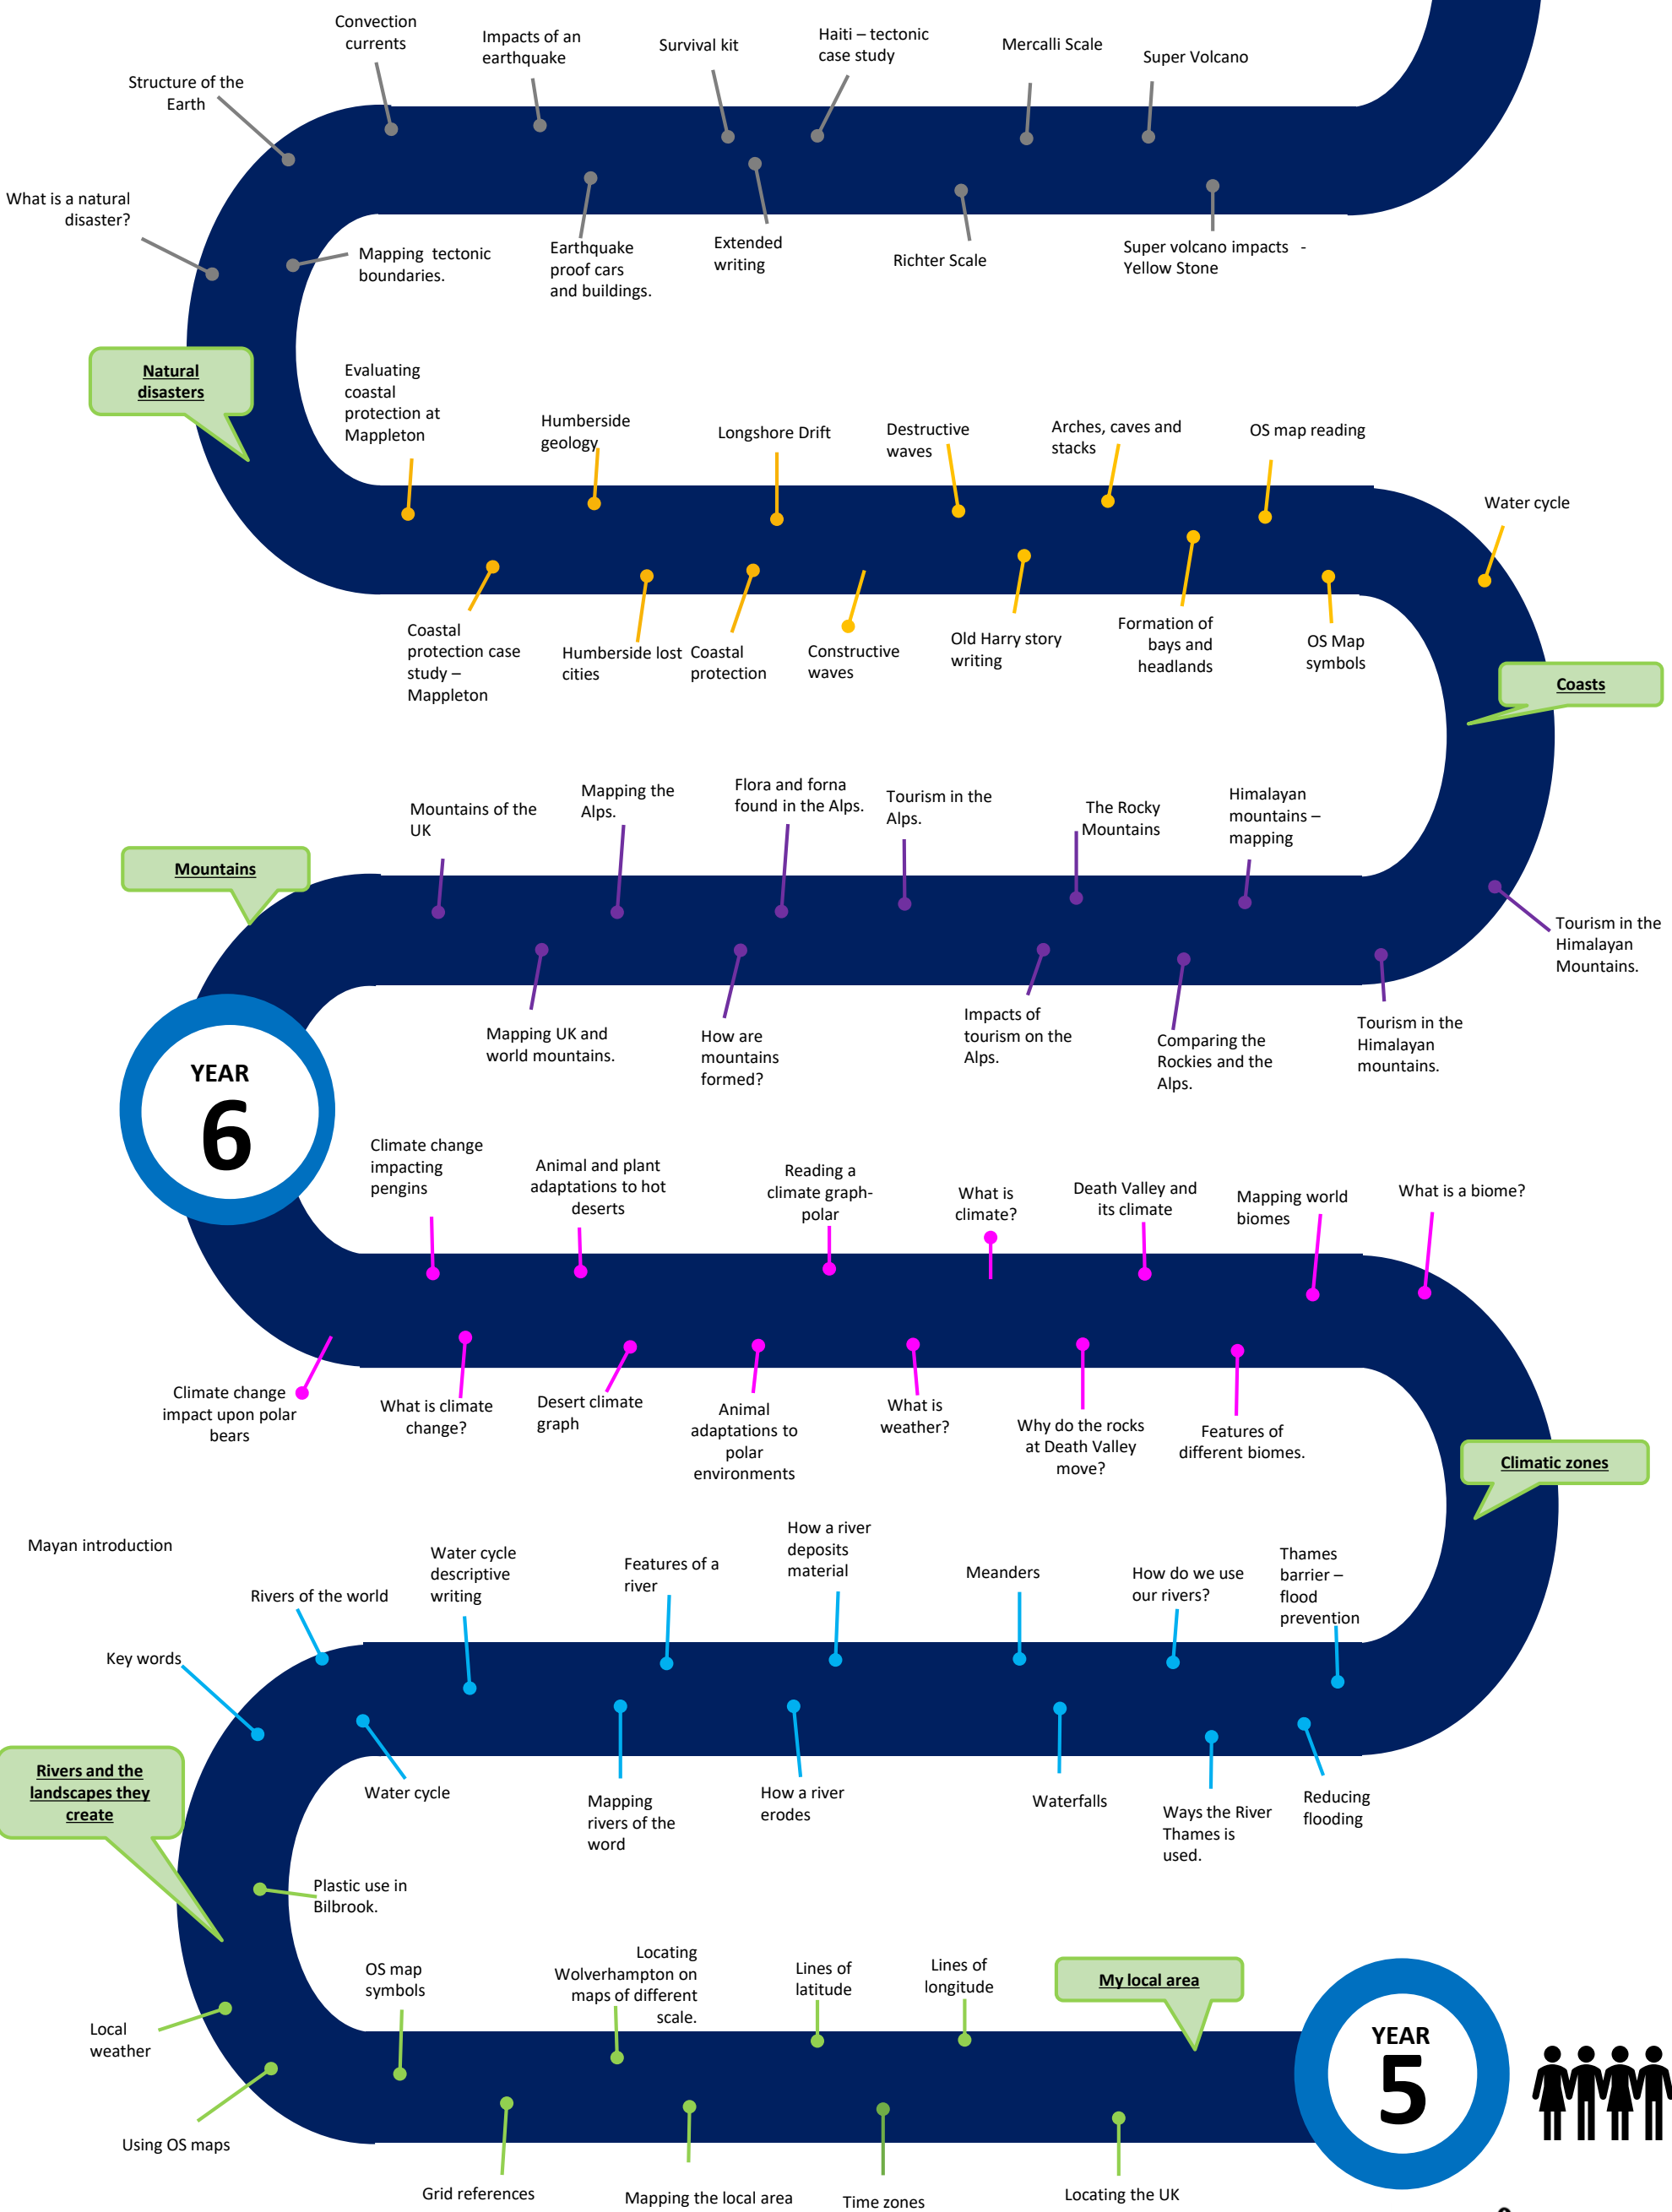

Bilbrook CE Middle School KS2 Geography

Key Stage 3 Geography

YEAR 6

YEAR 5

welcome